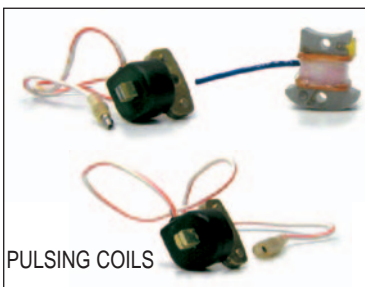

PULSING COILS